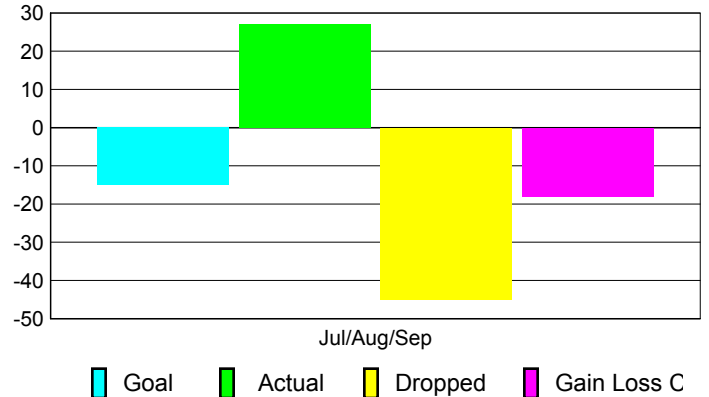

Membership Results 2010-2011

Goal, New, Dropped, Gain/Loss